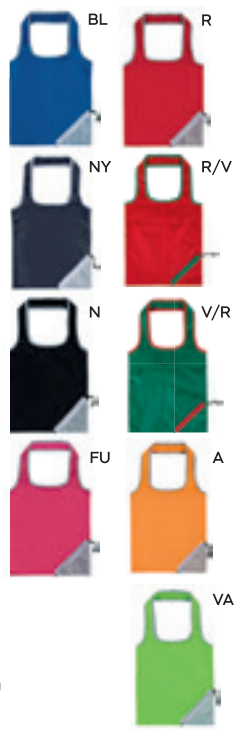

NEW COLOUR

Q24265 € 2,59

LOGO mm
280x280

BORSA SHOPPING IN POLIESTERE
ripiegabile in bustina.

200/50 38x41 cm.

(M) poliestere 210D

SST
SFTB